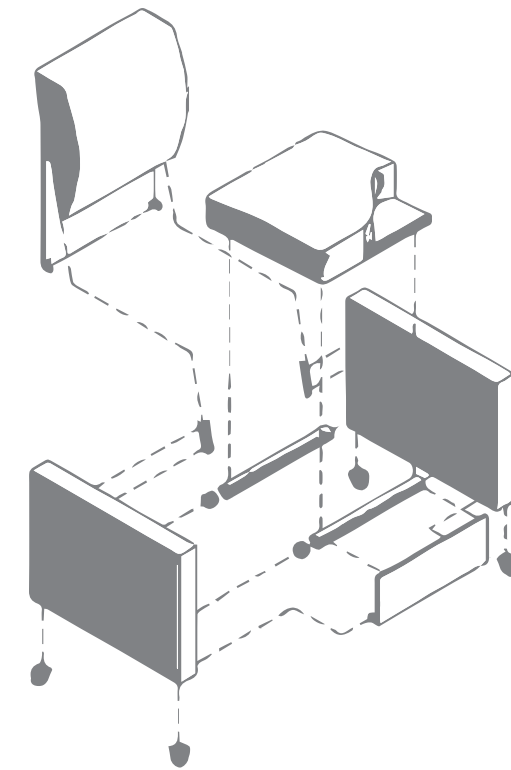

Construction

The unique IDEON steel rail system creates a robust, durable understructure that withstands even the toughest environments. Each component is locked in place using multiple 5/16th grade 5 hex bolts through the rails. Arms are anchored by a high performance molded joint system providing lasting durability and stability. Extra strength monofilament webbing creates excellent resilience, while high density foam provides comfort and rebound in a low-profile cushion.